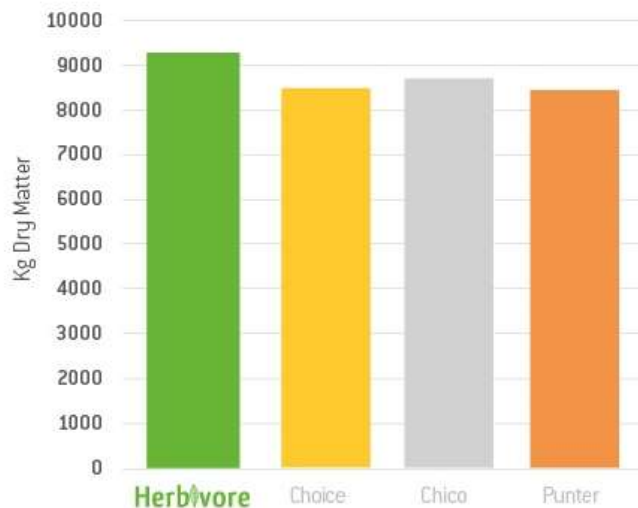

## FORAGE CHICORY

Perenniality: **LONGEVITY 1-3 YEARS**

Sowing Rate (kg/ha):

**1-2 IN PASTURE MIX**

**6-8 AS A STAND ALONE CROP OR WITH CLOVER**

### FORAGE CHICORY EARLY SEASON DRY MATTER PRODUCTION

st four cuts from establishment, combined dry matter (DM) production.

Trial was sown in October 2015, conducted by independent trial specialist Pasture First Ltd