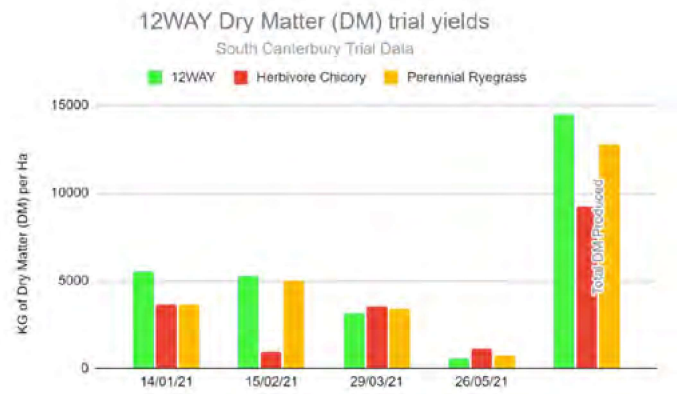

12 WAY™ PERFORMANCE MIX

12WAY is a deep rooting hardy mix for tough environments

A summer safe, persistent mix containing no ryegrass. 12 WAY is fast to establish with good springtime Dry Matter (DM) production. 12WAY is a great mix for those looking to reduce synthetic Nitrogen input and increase sub-soil microbial activity. With high digestibility and a strong legume base this mix contributes to both soil and animal health while performing well under dryland conditions and good levels of protein our mix ensures good feed for stock in even the toughest of conditions. 12WAY has a very low grass staggers index and produces balanced intake levels of Metabolisable Energy (ME), protein and fiber with a good ratio of NDF to ADF.

Reduces soil compaction by up to 25%
Sowing Rate: **33kg per Ha**
Perenniality - HYBRID

Type: 

Rainfall:  **500-800**
Rainfall (mm)

BENEFITS:

- Fast establishing
- High protein structures
- Bulk springtime dry matter (DM)
- Strong legume content
- Persistent under dryland conditions
- Does not include ryegrass