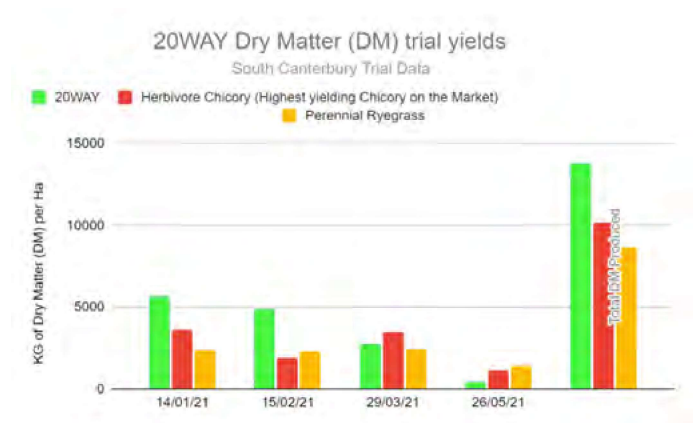

ENVIROPASTURES™

20 WAY™ PERENNIAL MIX

Pastoral
IMPROVEMENTS LTD

0800 NZSEED - admin@pastoralimprovements.co.nz
www.pastoralimprovements.co.nz

Combines high performance with palatability

20 WAY EnviroPasture is a persistent, perennial based seed mix. 20WAY Includes all 5 of the plant families required for the synergistic interaction that occurs between High diversity crops and soil. 20WAY is a resilient mix that can thrive in tough conditions, producing feed through dry spells and the depths of winter. 20 way has a strong focus on bulk Dry Matter (DM) and high levels of Metabolisable energy (ME) with comparable tests showing high digestibility and good levels of protein our mix ensures good feed for stock in even the toughest of conditions. 20WAY scores very low on the grass stagger index. Planting in Autumn or Spring.

Reduces soil compaction by up to 40%

Sowing Rate: **50kg per Ha**

Perenniality - Perennial

Rainfall: **500-800**
Rainfall (mm)

BENEFITS:

- Contains 20 varieties prompting synergistic interactions
- Bulk dry matter (DM) production
- High level of Metabolisable energy
- High protein levels
- Can be sown in Autumn or or Spring
- Provides good feed in tough conditions