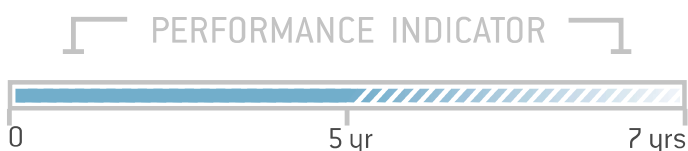

ENVIROPASTURES™

20 WAY™ PERENNIAL MIX

Pastoral
IMPROVEMENTS LTD

0800 NZSEED - admin@pastoralimprovements.co.nz
www.pastoralimprovements.co.nz

Combines high performance with palatability

20 WAY EnviroPasture is a persistent, perennial based seed mix. 20WAY Includes all 5 of the plant families required for the synergistic interaction that occurs between High diversity crops and soil. 20WAY is a resilient mix that can thrive in tough conditions, producing feed through dry spells and the depths of winter. 20 way has a strong focus on bulk Dry Matter (DM) and high levels of Metabolisable energy (ME) with comparable tests showing high digestibility and good levels of protein our mix ensures good feed for stock in even the toughest of conditions. 20WAY scores very low on the grass stagger index. Planting in Autumn or Spring.

Reduces soil compaction by up to 40%

Sowing Rate: **50kg per Ha**

Perenniality - Perennial

Rainfall: **500-800**
Rainfall (mm)

BENEFITS:

- Contains 20 varieties prompting synergistic interactions
- Bulk dry matter (DM) production
- High level of Metabolisable energy
- High protein levels
- Can be sown in Autumn or or Spring
- Provides good feed in tough conditions